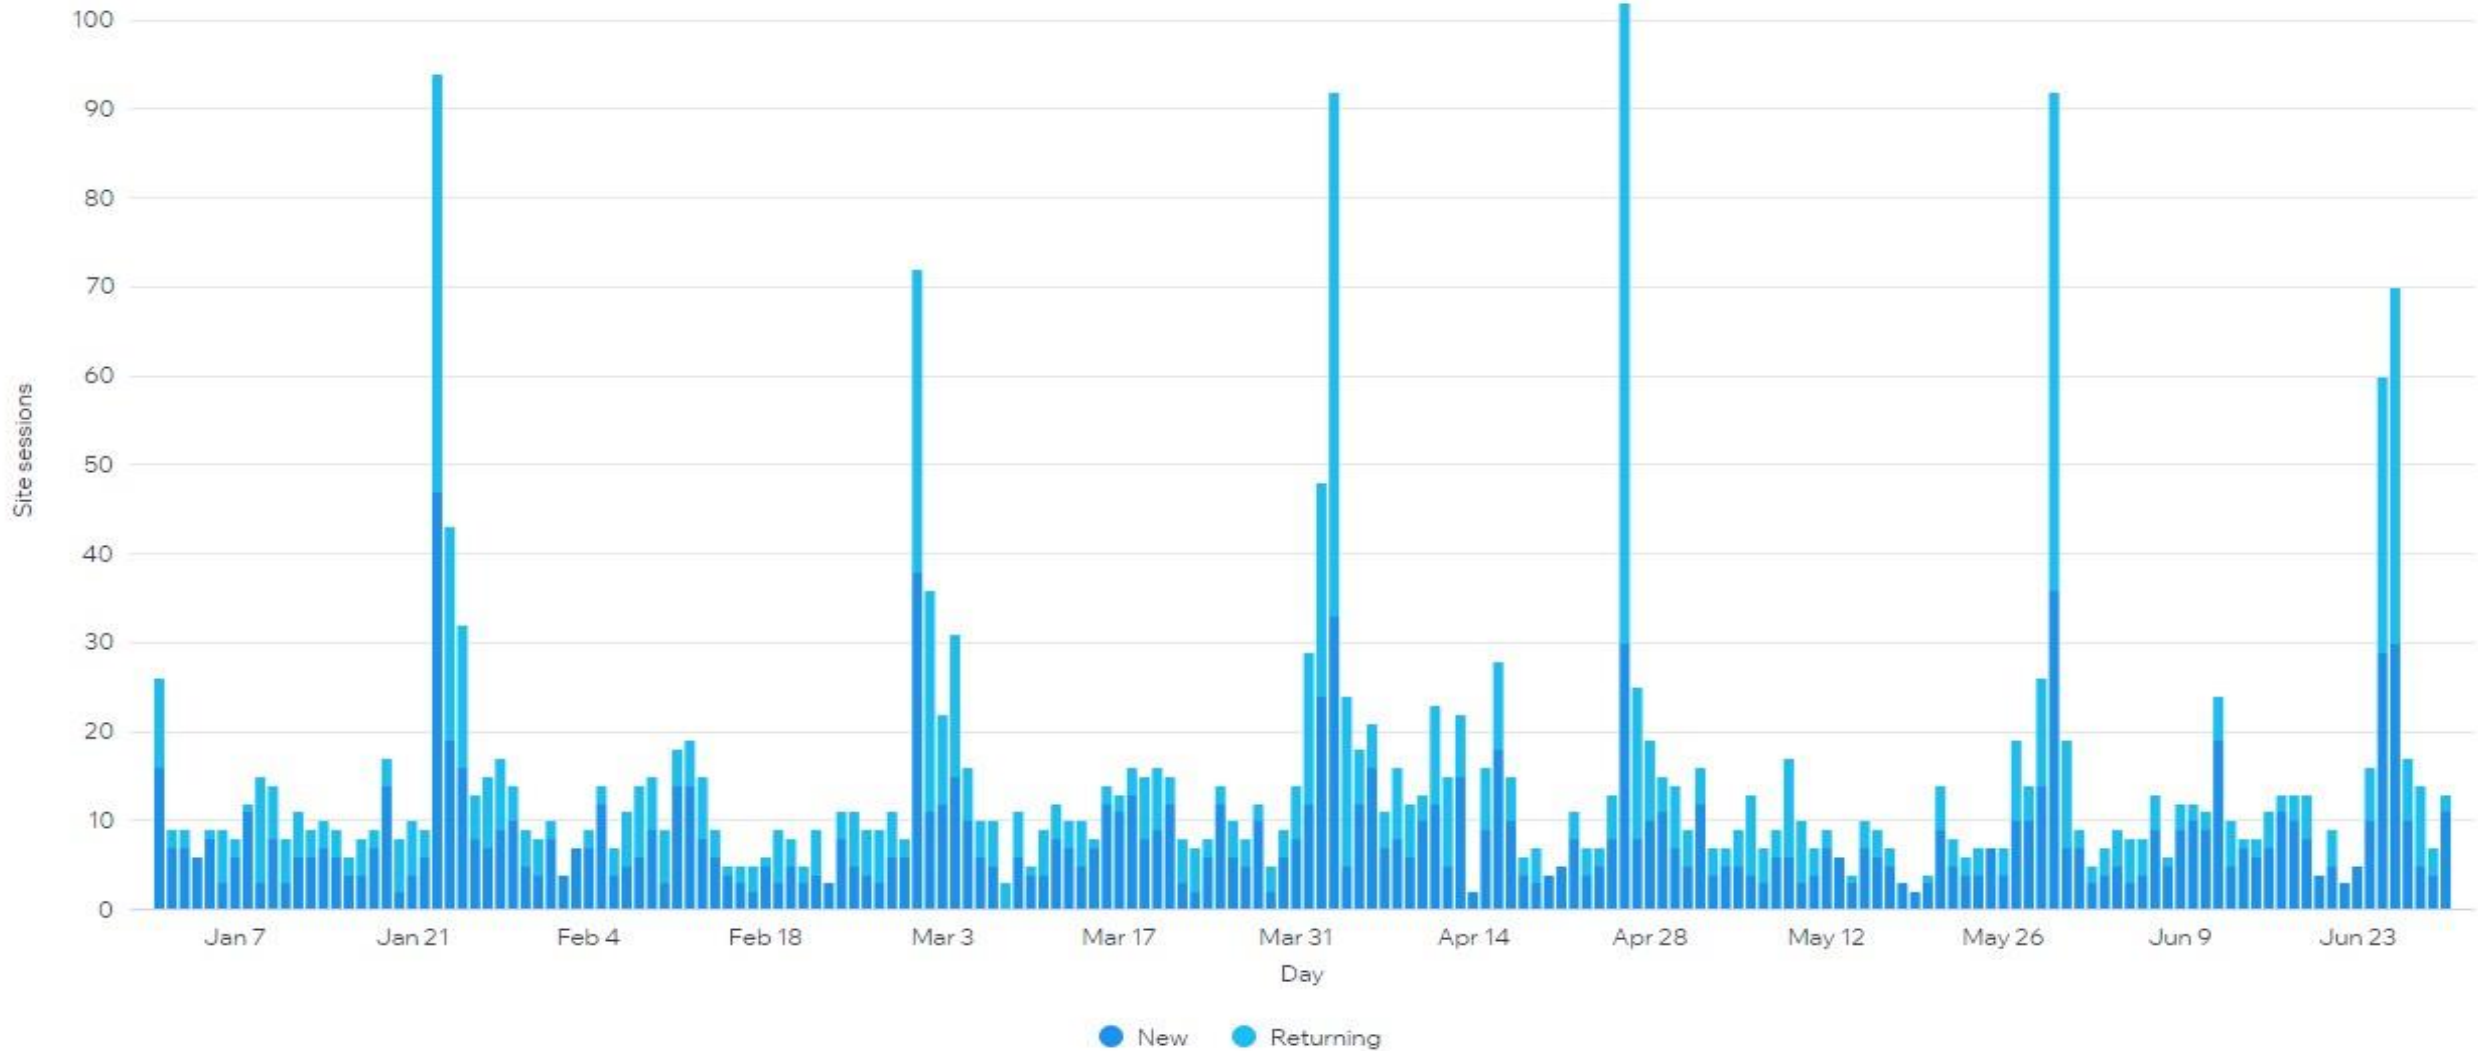

New vs Returning Users Jan 1 to June 30 2024