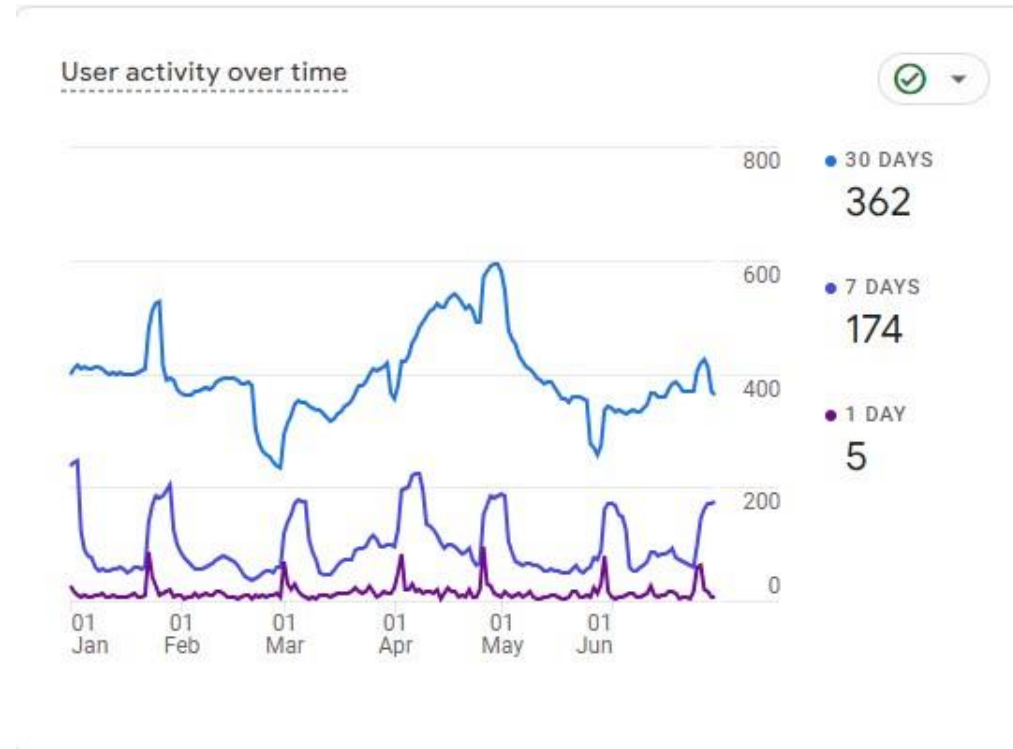

Geographic Overview - By Country

BREAKDOWN BY COUNTRY								
January 1 to June 30, 20243,829								
City	Users	New Users	City	Users	New Users	City	Users	New Users
Australia	3	3	Pakistan	3	3			
Canada	1759	1635	Philippines	1	1			
China	8	8	Portugal	2	2			
France	9	8	Russia	2	2			
Germany	3	3	Singapore	1	1			
Greece	1	1	South Africa	1	1			
Hong Kong	2	2	South Korea	1	1			
India	10	9	Sri Lanka	1	1			
Indonesia	1	1	Switzerland	1	1			
Ireland	9	5	Tunisia	3	3			
Japan	1	1	Turks & Caicos Islands	2	0			
Lithuania	1	1	United Arab Emirates	1	1			
Mexico	10	9	United Kingdom	8	7			
Netherlands	4	4	United States	326	323			
New Zealand	4	3						
Nigeria	6	6	Total Countries	30				

New vs Returning Users Jan 1 to June 30 2024

Interesting Facts

When Do Your Users Visit?

Demographic Overview By Age Jan 1 to June 30, 2024

Online User
Statistics
Jan 1 to June 30,
2024

Sessions by device

Newsletter Traffic Jan 1 to June 30, 2024

Demographic Overview by Gender

● FEMALE
65.3%

● MALE
34.7%

Average Sessions By Day

Jan 1 to June 30, 2024

Avg. sessions by day ▼

Individual Website Stats

Six Month Period