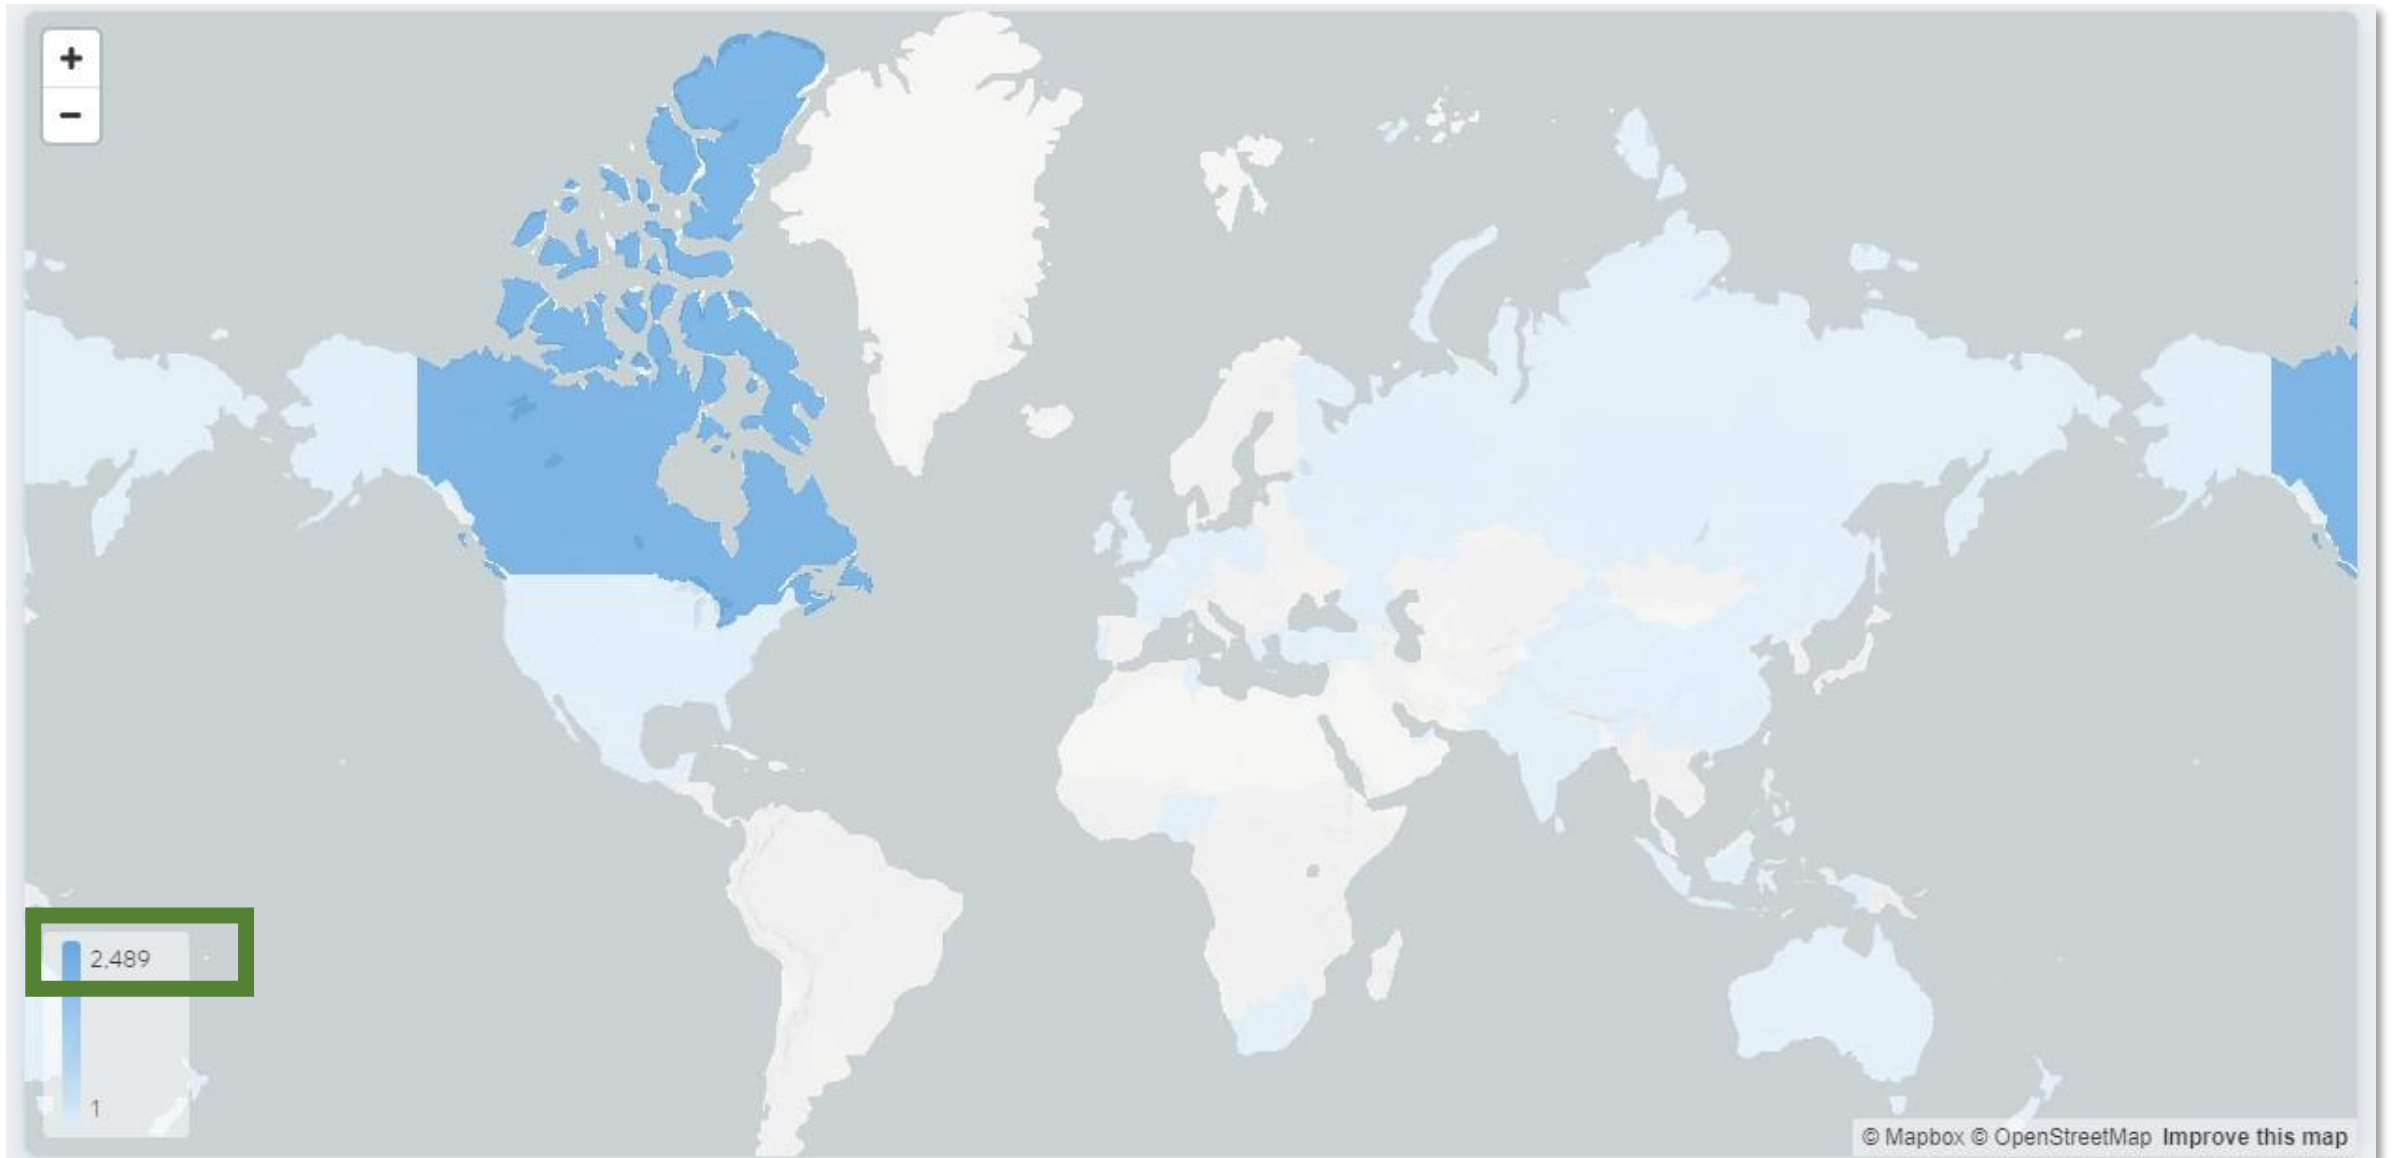

Geographic Overview - By Country

BREAKDOWN BY COUNTRY								
January 1 to June 30, 20243,829								
City	Users	New Users	City	Users	New Users	City	Users	New Users
Australia	3	3	Pakistan	3	3			
Canada	1759	1635	Philippines	1	1			
China	8	8	Portugal	2	2			
France	9	8	Russia	2	2			
Germany	3	3	Singapore	1	1			
Greece	1	1	South Africa	1	1			
Hong Kong	2	2	South Korea	1	1			
India	10	9	Sri Lanka	1	1			
Indonesia	1	1	Switzerland	1	1			
Ireland	9	5	Tunisia	3	3			
Japan	1	1	Turks & Caicos Islands	2	0			
Lithuania	1	1	United Arab Emirates	1	1			
Mexico	10	9	United Kingdom	8	7			
Netherlands	4	4	United States	326	323			
New Zealand	4	3						
Nigeria	6	6	Total Countries	30