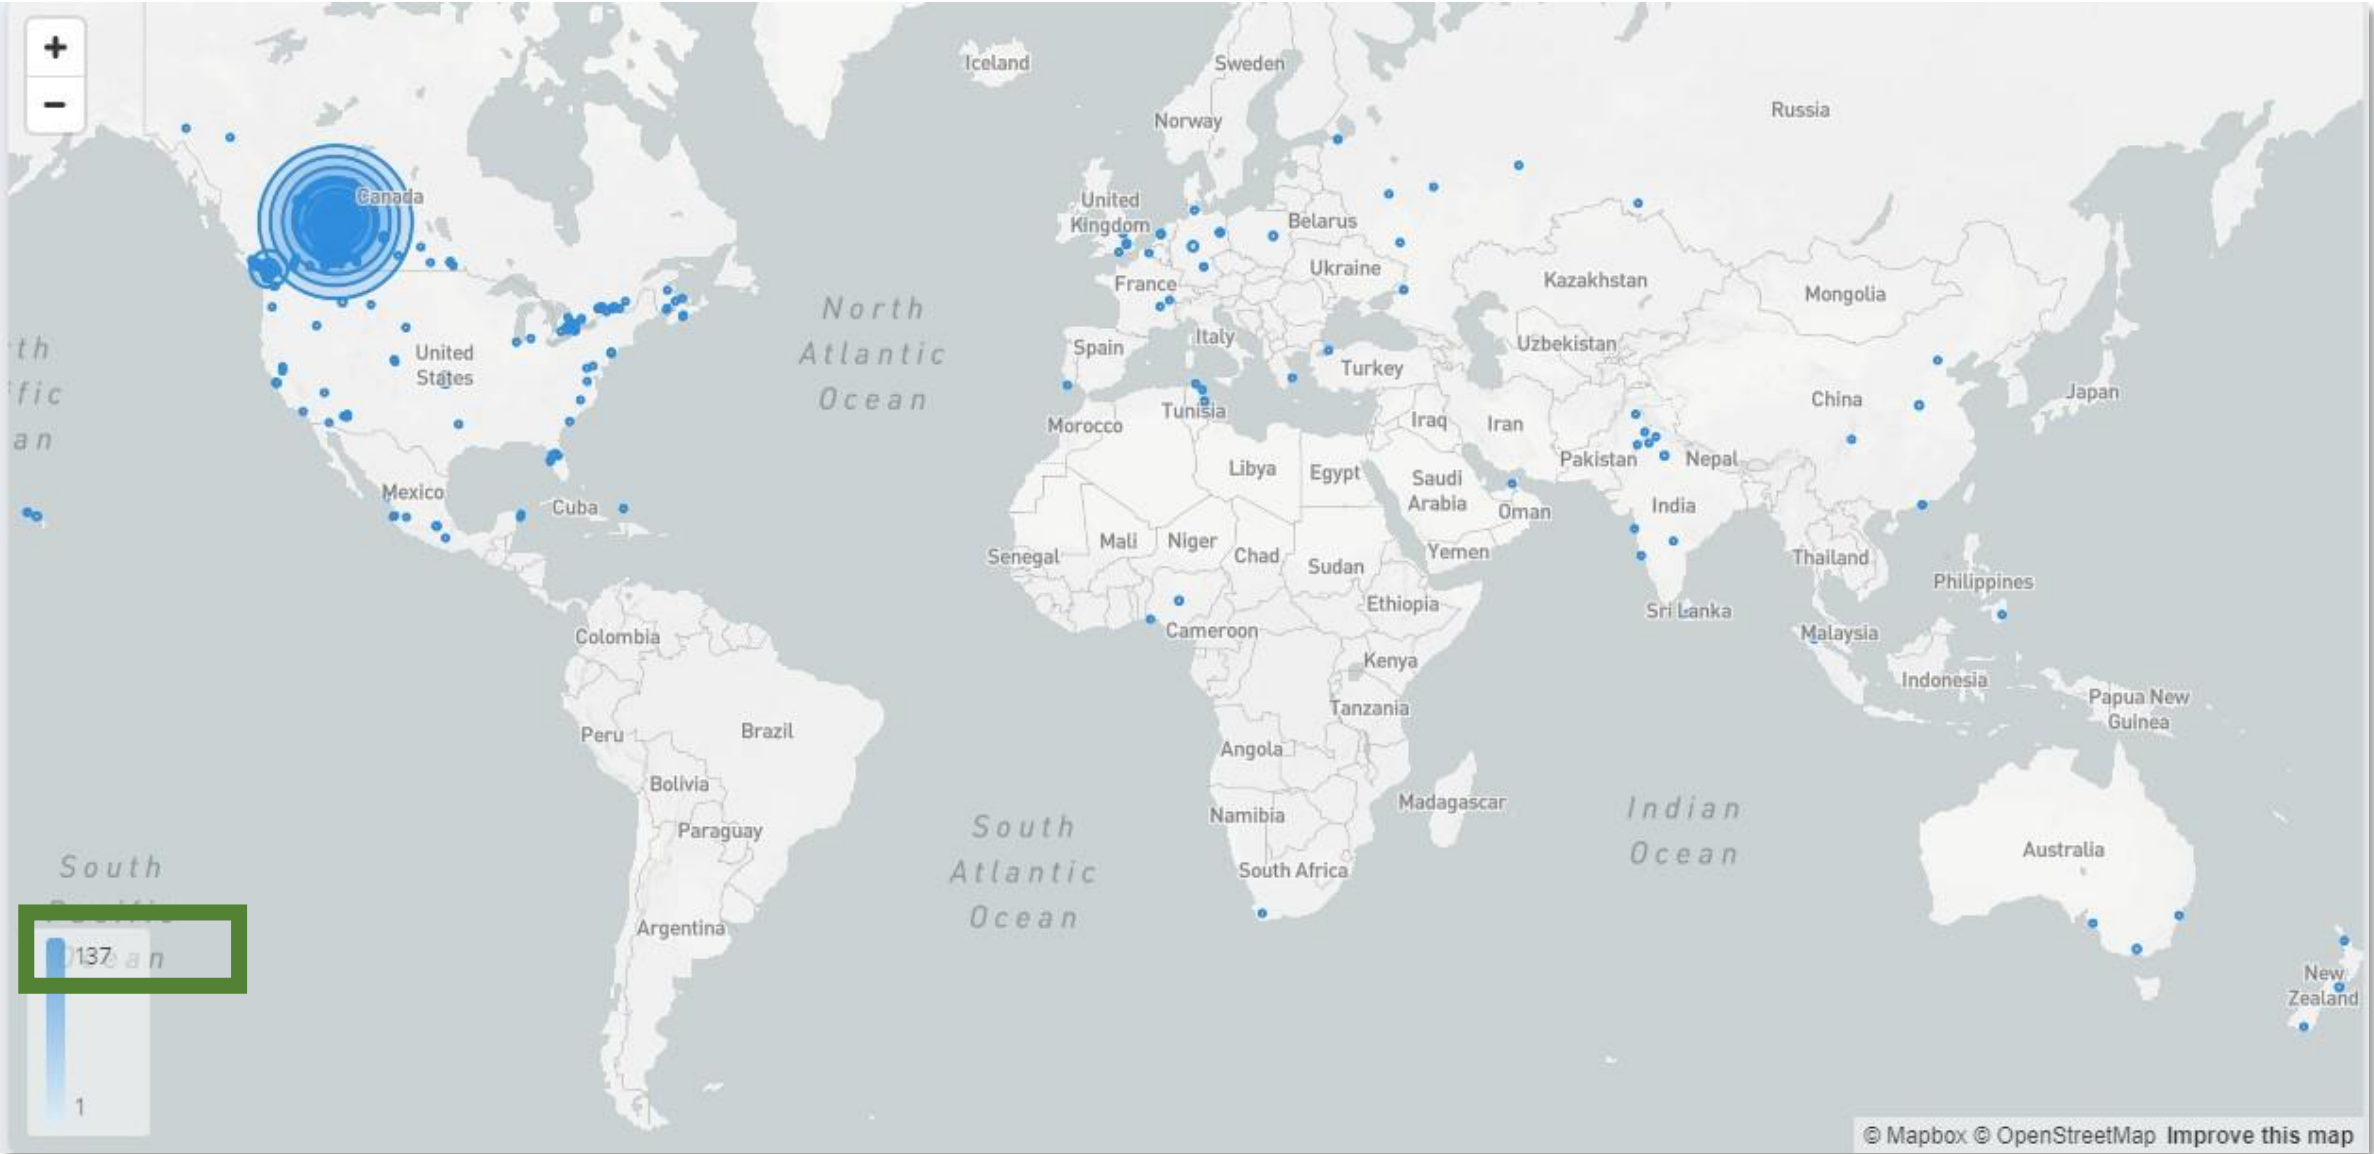

WEBSITE ANALYTICS

For the Six Month Period
January 1 to June 30, 2024

VIEW YOUR WEBSITE STATS

Six Month Period
January 1 to June 30, 2024

30 Countries

258 Cities Worldwide

2,642 Users

Geographic Overview - By City

BREAKDOWN BY CITY January 1 to June 30, 2024								
City	Users	New Users	City	Users	New Users	City	Users	New Users
Abbeville	6	6	Banff	8	5	Butte	2	2
Abbotsford	1	1	Barrhead	2	0	Calgary	172	136
Abuja	2	2	Beaumont	2	2	Calvillo	1	1
Adelaide	1	1	Bedford	1	1	Campbell River	1	1
Airdrie	2	1	Birmingham	1	1	Camrose	10	8
Albany	1	1	Boardman	159	159	Canmore	13	10
Amritsar	1	1	Boise	1	1	Chandigarh	1	1
Amsterdam	4	4	Bonnyville	3	1	Charleston	1	1
Armstrong	1	1	Boydton	1	1	Chateauguay	1	1
Ashburn	32	32	Bracebridge	1	0	Chestermere	4	3
Ashwaubenon	1	1	Bristol	1	0	Chestertown	1	0
Athabasca	5	4	Brooks	7	4	Chetumal	2	2
Athens	1	1	Buckeye	1	1	Cheyenne	1	1
Auckland	3	3	Burley	1	0	Chibougamau	2	2
Bahawalpur	1	1	Burlington	3	3	Chicago	1	0
Bamfield	2	2	Busan	1	1	Chilliwack	2	2

BREAKDOWN BY CITY January 1 to June 30, 2024								
City	Users	New Users	City	Users	New Users	City	Users	New Users
Clarence-Rockland	1	1	Drayton Valley	18	13	Fort Saskatchewan	17	8
Cochrane	1	1	Drumheller	24	14	Fort Wayne	1	1
Coffeyville	13	13	Drummondville	3	3	Gatineau	1	1
Collingwood	1	1	Dryden	1	1	Glasgow	1	1
Columbus	21	21	Dubai	1	1	Godmanchester	1	0
Coquitlam	1	0	Dublin	9	5	Grande Cache	1	1
Corby	1	1	Dunwoody	1	1	Grande Prairie	11	10
Cornwall	1	1	Edmonton	966	865	Granite Bay	1	1
Courtenay	1	1	Edson	22	17	Green River	2	2
Cranbrook	6	6	Englewood	1	1	Halifax Regional Municipality	4	4
Creston	13	10	Estevan	1	1	Hamilton	1	1
Davao City	1	1	Fernie	4	3	Hanna	3	3
Dawson Creek	5	3	Five Forks	1	1	High River	20	12
Delhi	1	1	Forest City	5	5	Hilo	1	1
Delta	1	1	Forest Grove	1	1	Hinton	15	8
Des Moines	1	1	Fort McMurray	3	3	Honolulu	3	2