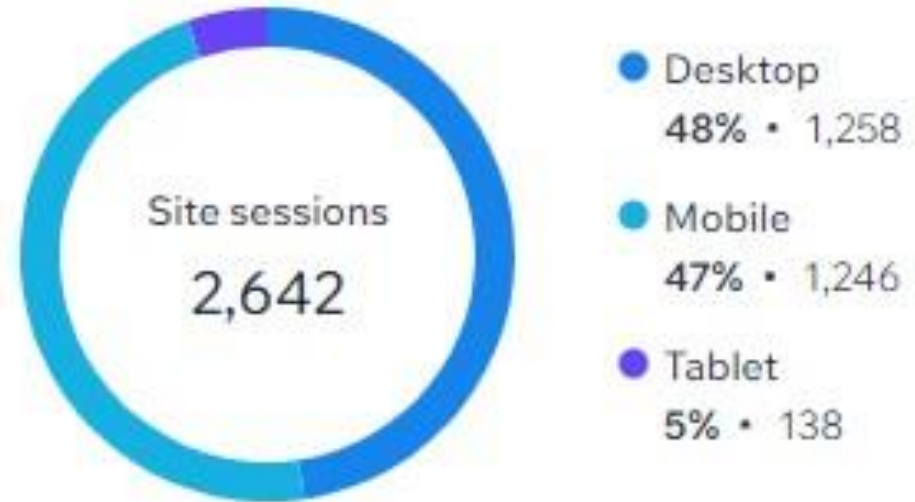

New vs Returning Users Jan 1 to June 30 2024

Interesting Facts

When Do Your Users Visit?

Demographic Overview By Age Jan 1 to June 30, 2024

Online User
Statistics
Jan 1 to June 30,
2024

Sessions by device

Newsletter Traffic Jan 1 to June 30, 2024

Demographic Overview by Gender

● FEMALE
65.3%

● MALE
34.7%

Average Sessions By Day

Jan 1 to June 30, 2024

Avg. sessions by day ▼

Individual Website Stats

Six Month Period