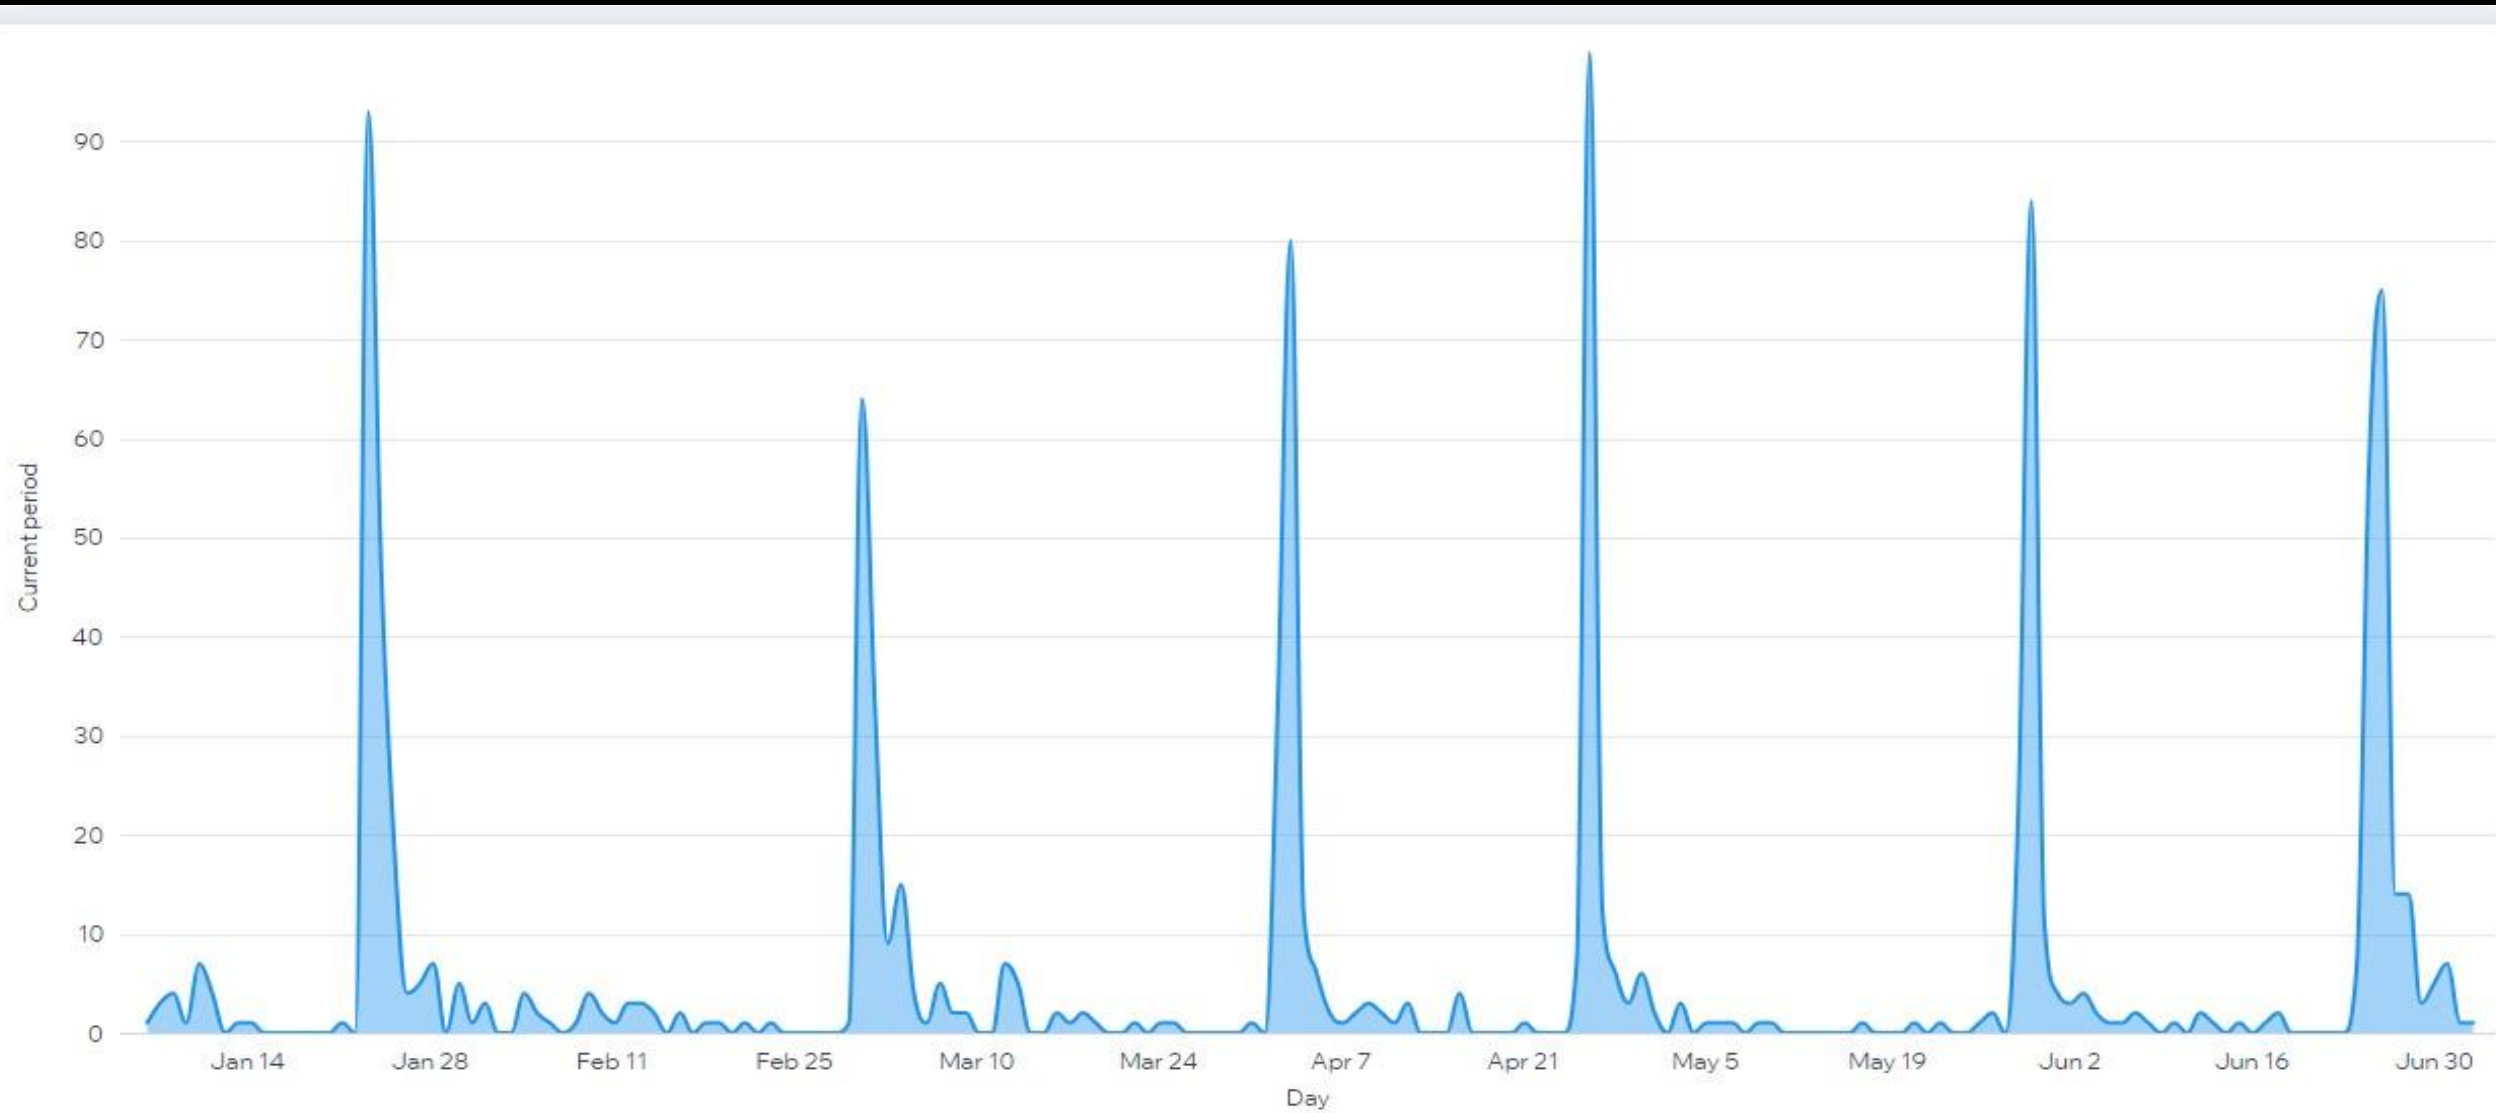

New vs Returning Users Jan 1 to June 30 2024

Interesting Facts

When Do Your Users Visit?

Demographic Overview By Age Jan 1 to June 30, 2024

Online User
Statistics
Jan 1 to June 30,
2024

Sessions by device

Newsletter Traffic Jan 1 to June 30, 2024

Demographic Overview by Gender

● FEMALE
65.3%

● MALE
34.7%

Average Sessions By Day

Jan 1 to June 30, 2024

Avg. sessions by day ▼

Individual Website Stats

Six Month Period

January 1, 2024 to June 30, 2024

Individual Member
Visitor Stats
Six Month Period
January 1 to June
30, 2024

Last Name	First Name	Users	New Users
Alstad	Jasmin	27	23
Baker-Bailey	Ruth	20	17
Ball	Helena	19	18
Bilan-Wallace	Yvonne	10	10
Bukvi	Nola	21	19
Chamberland	Donna	18	15
Dean	Betty	19	19
Farewell	Gail	15	13
Fitzgerald	Mary Frances	30	23
Fraser	Janet	21	18
Galarneau	Jani	20	17
Guetre	Rob	47	32
Haskell	Keri	15	11
Hessels	Frances	18	17
Jansen	Rhea	8	8