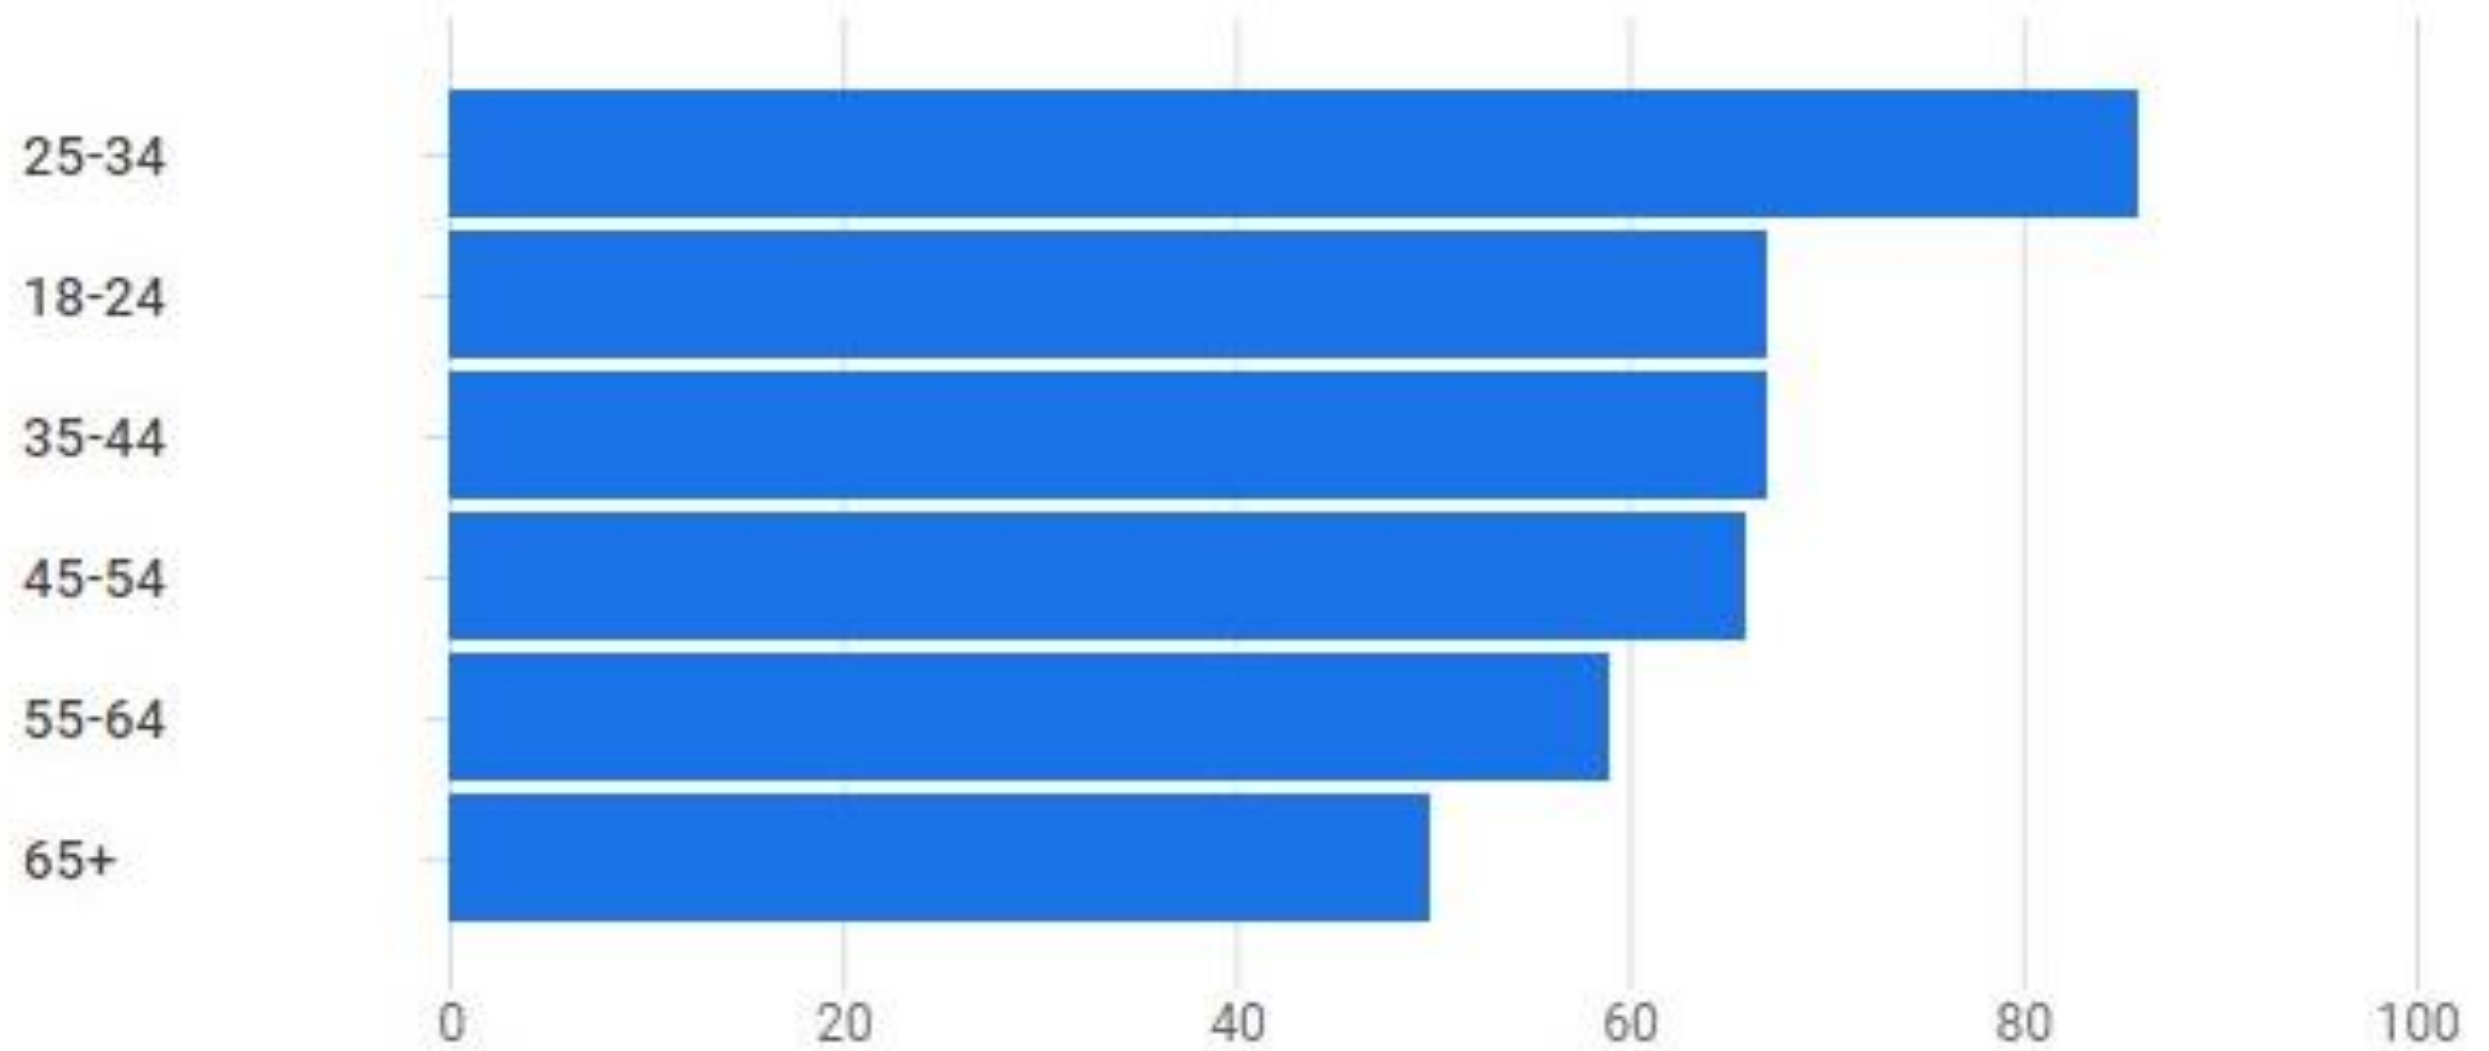

New vs Returning Users Jan 1 to June 30 2024

Interesting Facts

When Do Your Users Visit?

Demographic Overview By Age Jan 1 to June 30, 2024

Online User
Statistics
Jan 1 to June 30,
2024

Sessions by device

Newsletter Traffic Jan 1 to June 30, 2024

Demographic Overview by Gender

● FEMALE
65.3%

● MALE
34.7%

Average Sessions By Day

Jan 1 to June 30, 2024

Avg. sessions by day ▼

Individual Website Stats

Six Month Period